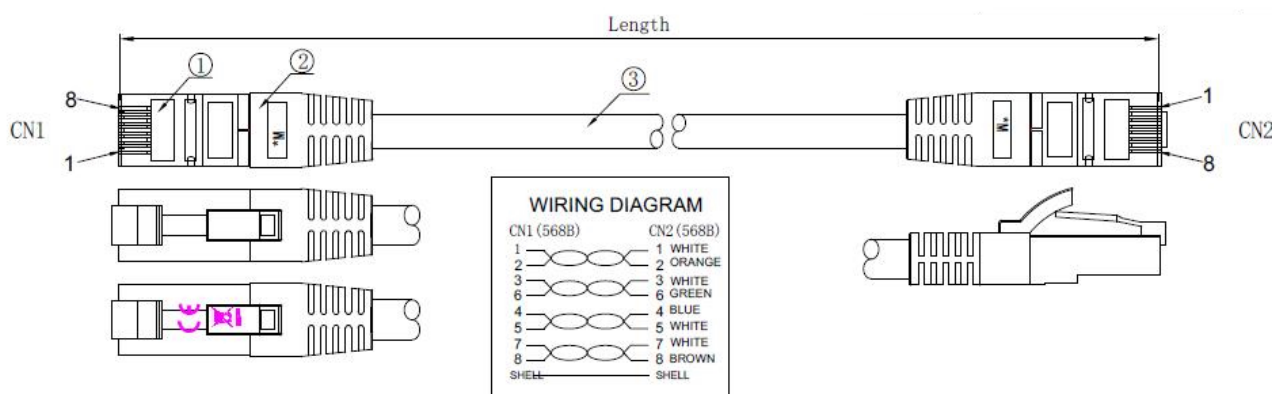

DATASHEET

RJ45 Patch Cord Cat.6A S/FTP TPE Cat.7 raw cable superflex green 1m

K5525FGN.10	RJ45 Patch Cord Cat.6A S/FTP TPE Cat.7 raw cable superflex green 10m	10.0 m	±5 %
K5525FGN.15	RJ45 Patch Cord Cat.6A S/FTP TPE Cat.7 raw cable superflex green 15m	15.0 m	±5 %
K5525FGN.20	RJ45 Patch Cord Cat.6A S/FTP TPE Cat.7 raw cable superflex green 20m	20.0 m	±5 %
K5525FGN.25	RJ45 Patch Cord Cat.6A S/FTP TPE Cat.7 raw cable superflex green 25m	25.0 m	±5 %
K5525FGN.30	RJ45 Patch Cord Cat.6A S/FTP TPE Cat.7 raw cable superflex green 30m	30.0 m	±5 %

Drawings

This datasheet was created automatically on 24-11-2023 . Technical changes reserved.