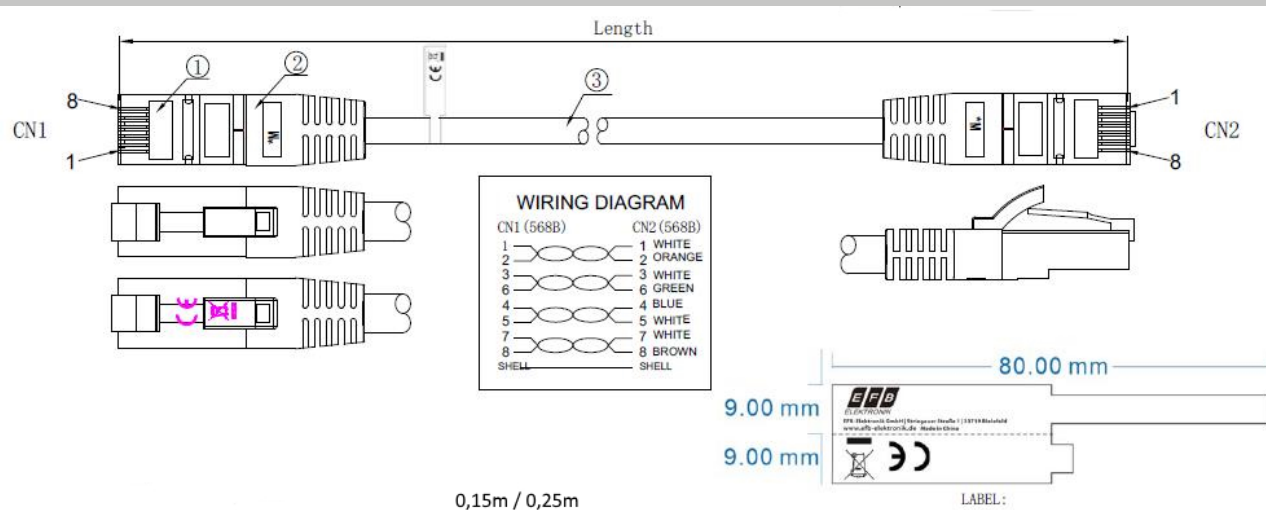

DATASHEET

RJ45 Patch Cord Cat.6A S/FTP TPE Cat.7 raw cable superflex green 1m

K5525FGN.10	RJ45 Patch Cord Cat.6A S/FTP TPE Cat.7 raw cable superflex green 10m	10.0 m	±5 %
K5525FGN.15	RJ45 Patch Cord Cat.6A S/FTP TPE Cat.7 raw cable superflex green 15m	15.0 m	±5 %
K5525FGN.20	RJ45 Patch Cord Cat.6A S/FTP TPE Cat.7 raw cable superflex green 20m	20.0 m	±5 %
K5525FGN.25	RJ45 Patch Cord Cat.6A S/FTP TPE Cat.7 raw cable superflex green 25m	25.0 m	±5 %
K5525FGN.30	RJ45 Patch Cord Cat.6A S/FTP TPE Cat.7 raw cable superflex green 30m	30.0 m	±5 %

Drawings

This datasheet was created automatically on 24-11-2023 . Technical changes reserved.