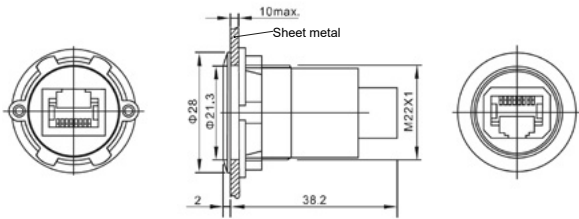

Prese di servizio a pannello $\varnothing 22$

Panel mounting connectors $\varnothing 22$ mm

Dimensionali e forature / Dimensions and holes

RJ45 Cat.6 - Mod. PS-P22MR45