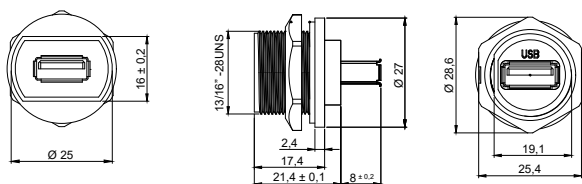

USB 3.0 - Mod. PS-P20PU3