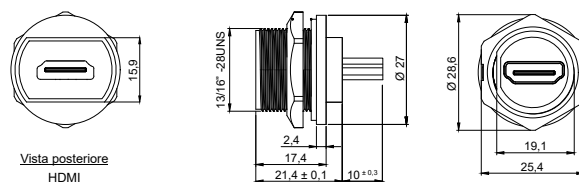

HDMI - Mod. PS-P20MH